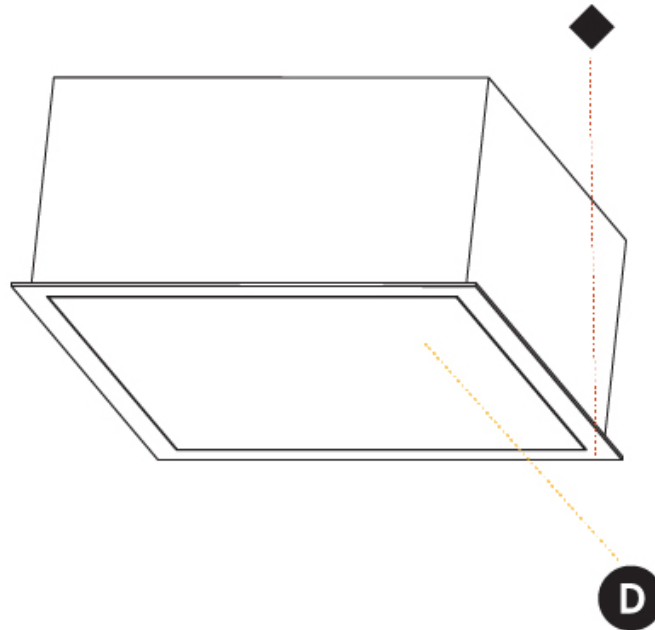

A37130-

PROJECT	_____
TYPE	_____
SPECIFIER	_____
QUANTITY	_____
DATE	_____