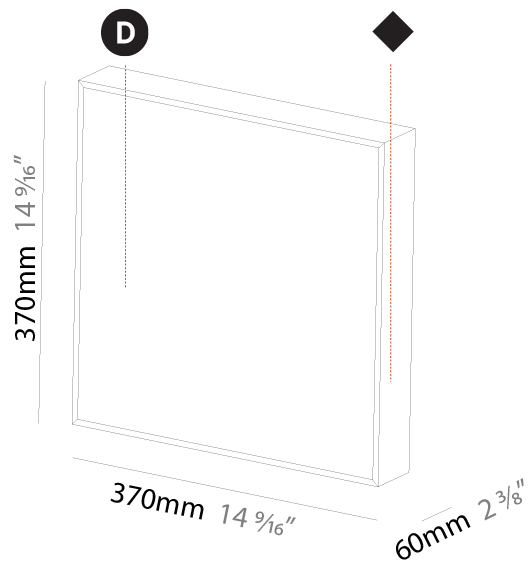

1. To build a product code in our configurator select the specify button on the base model # product page
2. To build a manual product code on this datasheet choose from the options listed below in blue font and add the suffix to the base model #

GENERAL

Series: Pi2
Subseries: Pi2 Standard
Brand: Prolicht
Division: Architectural
Mounting Type: Surface
Mounting Location: Ceiling
Subcategory: Ambient

PHYSICAL

Shape: Square
Length (mm): 370
Length (in): 14 ⁹/₁₆"
Width (mm): 60
Width (in): 2 ³/₈"
Height (mm): 370
Depth (mm): 60
Height (in): 14 ⁹/₁₆"
Depth (in): 2 ³/₈"
Light Distribution: Direct
Weight (kg): 3.41
Weight (lbs): 7.50
Diffuser: PMMA - Opal or Micro-Prism
Fixture Finish: SSR / BKV / CWI / CRY / HAB / UFT / ITA / RUA / FTG / MYG / LOD / PUS / FRO / FUP / KIA / POP / BLS / SPG / MEY / GOH / GUM / CHC / COM / ABZ / JAG / OBR / MOS / ROR

ELECTRICAL

Lamp Type: LED (Zhaga Standard)
Input Wattage (W): 13.2
Total Output Wattage (W): 12
Dimming: Tri-Mode (Non-Dimming and Phase Dimming (120Vac only) and 0-10V Dimming)
Driver Included: Yes
Driver Location: Integrated
Driver Type: Constant Current - Universal
Driver Class: Class 2
Input Voltage (V): 120 - 277
Constant Current (MA): 350

LED

Color Temperature (°K): 3000 / 3500 / 4000
Max. Delivered Lumen (lm): 1140 / 1156 / 1180
CRI: >80 CRI
Efficiency (%): 65
Lamp Life (hrs): 50000

OPTICAL

RATINGS AND CERTIFICATIONS

Certified By: Certified for North American Standards
IP rating: IP20